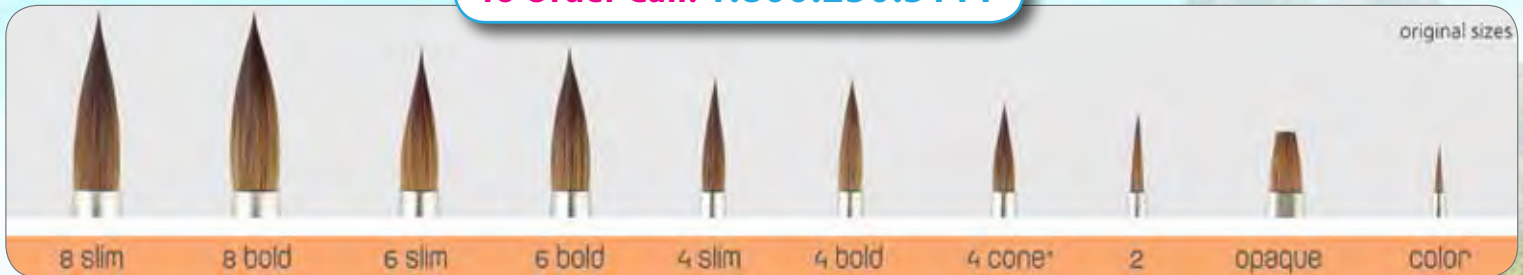

NEW! lay:art style

lay:art style – top quality

- Ceramic natural hair brushes for each individual need, and mixing plate
- Highest premium quality natural hair for consistent quality at the highest level without fluctuations.
- Fully achieved innovative manufacturing technology with the highest values in terms of tension, dimensional stability and longevity of the brush tip.
- 4 sizes with different concepts shaped perfectly and tailored to the individual requirements and needs of the technician.

No. 1725-0008	style Size 8 slim (each)
No. 1725-0018	style Size 8 bold (each)
No. 1725-0006	style Size 6 slim (each)
No. 1725-0016	style Size 6 bold (each)
No. 1725-0004	style Size 4 slim (each)
No. 1725-0014	style Size 4 bold (each)
No. 1725-0040	style Size 4 cone (each)
No. 1725-0002	style Size 2 (2 pcs)
No. 1725-0001	style Opaquer (2 pcs)
No. 1725-0000	style color brush (2 pcs)
No. 1725-1000	style Set (1 - size 2, Opaque, Stain)

* Special Development „4 Cone“: at its extreme rigidity ideal for reducing